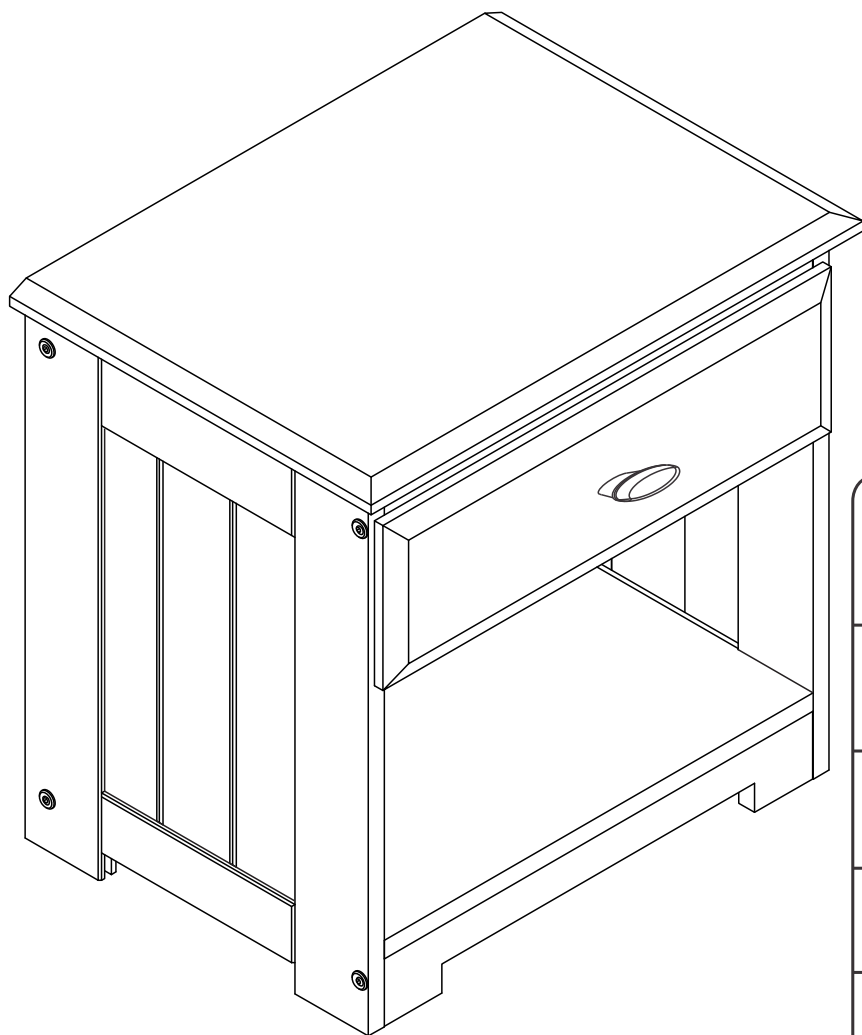

82960 / 83260 Nightstand

Tool required (Not included)
Phillips screw driver

A	 7,0x50mm	08
B	 8x30mm	16
C	 M4x25mm	10
D		01
E		04
F	 3,5x16mm	08
G		01
H	 Allen bit	01

WARRANTY

Replacement Parts & Limited Lifetime Warranty