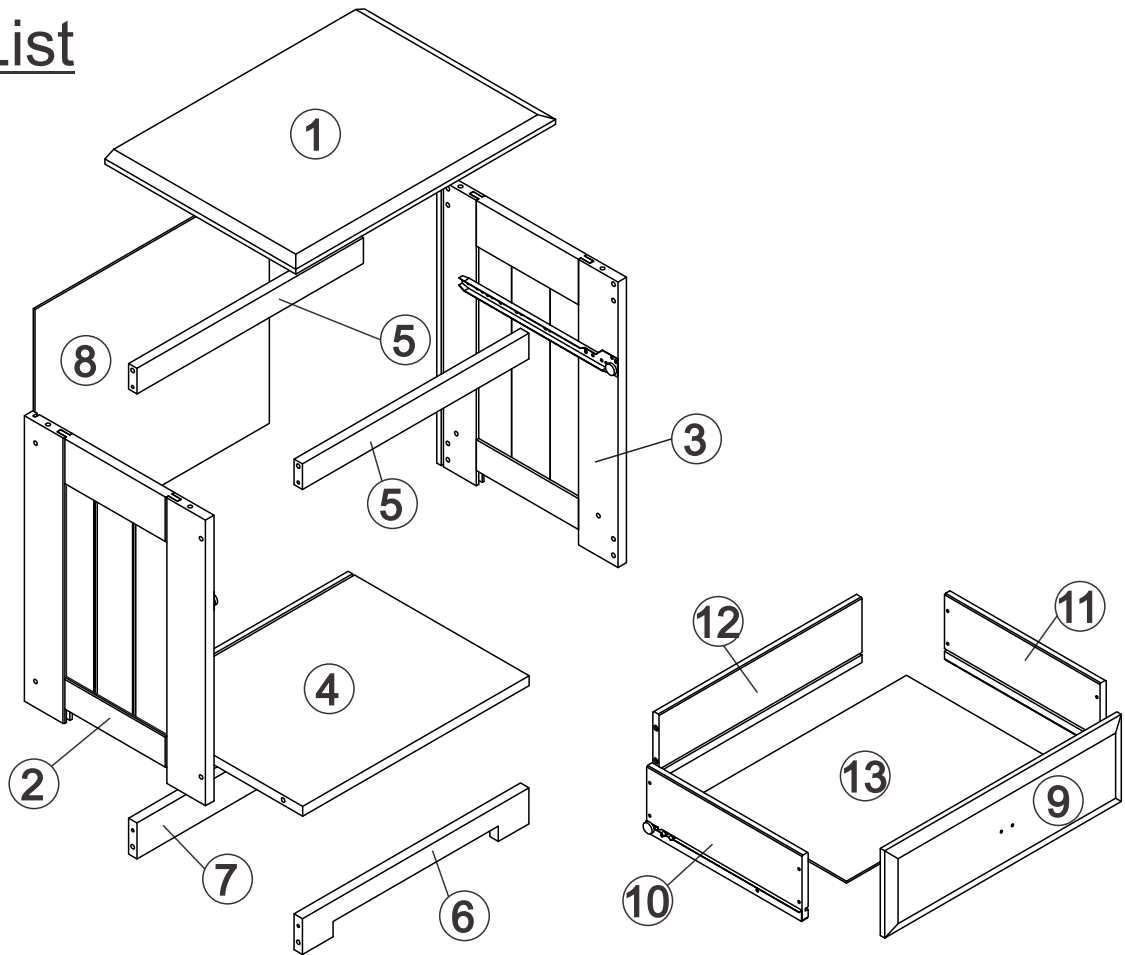

82960 / 83260 Nightstand

Tool required (Not included)
Phillips screw driver

A	 7,0x50mm	08
B	 8x30mm	16
C	 M4x25mm	10
D		01
E		04
F	 3,5x16mm	08
G		01
H	 Allen bit	01

WARRANTY

Replacement Parts & Limited Lifetime Warranty

Discovery World Furniture 2963 Stonewall Place, Sanford, FL 32773

Parts List

1

2

3

4

5

6