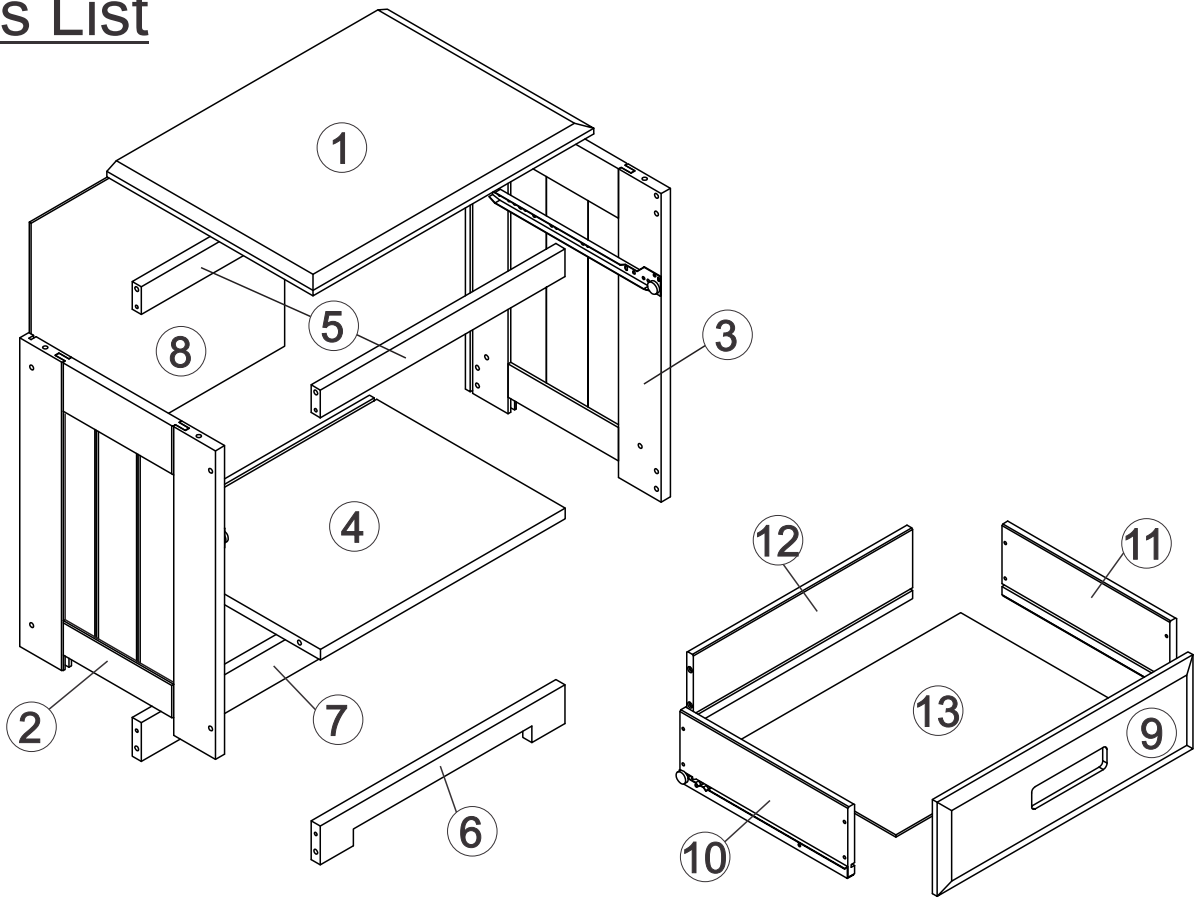

82860 Nightstand

Tool required (Not included)
Phillips screw driver

A	 7,0x50mm	08
B	 8x30mm	16
C	 M4x25mm	08
E		04
F	 3,5x16mm	08
G		01
H	 Allen bit	01

WARRANTY

Replacement Parts & Limited Lifetime Warranty

Discovery World Furniture 2963 Stonewall Place, Sanford, FL 32773

Parts List

1

4

5

6

7