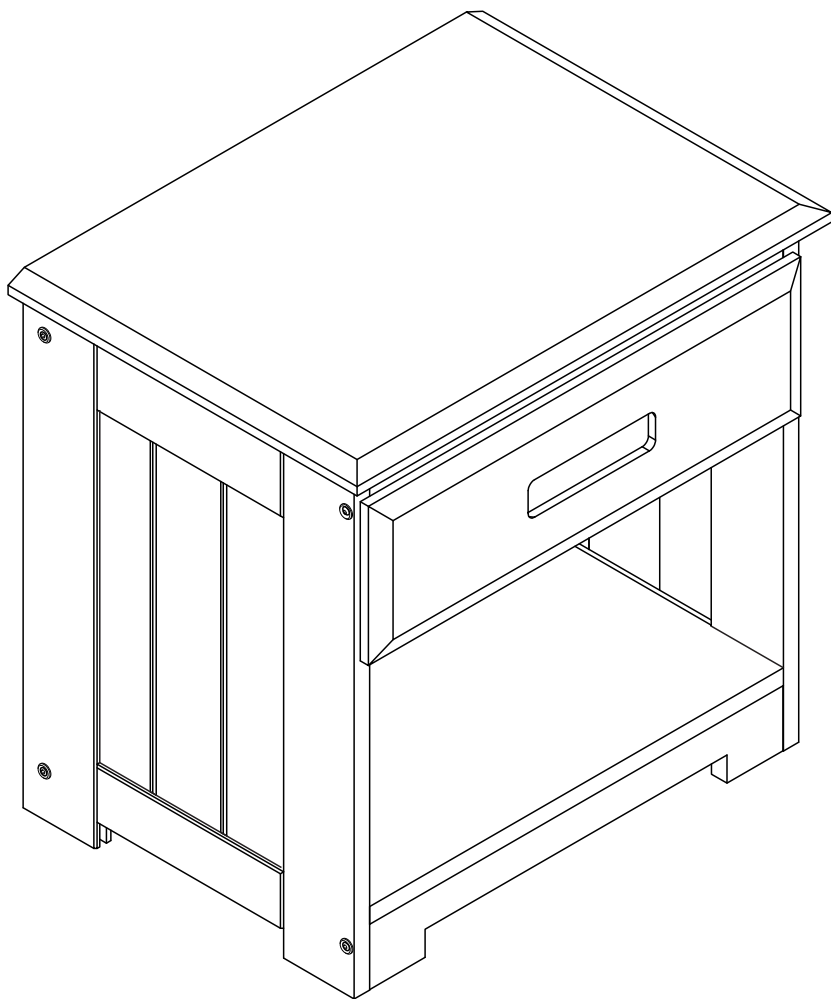

82860 Nightstand

Tool required (Not included)
Phillips screw driver

A	 7,0x50mm	08
B	 8x30mm	16
C	 M4x25mm	08
E		04
F	 3,5x16mm	08
G		01
H	 Allen bit	01

WARRANTY

Replacement Parts & Limited Lifetime Warranty