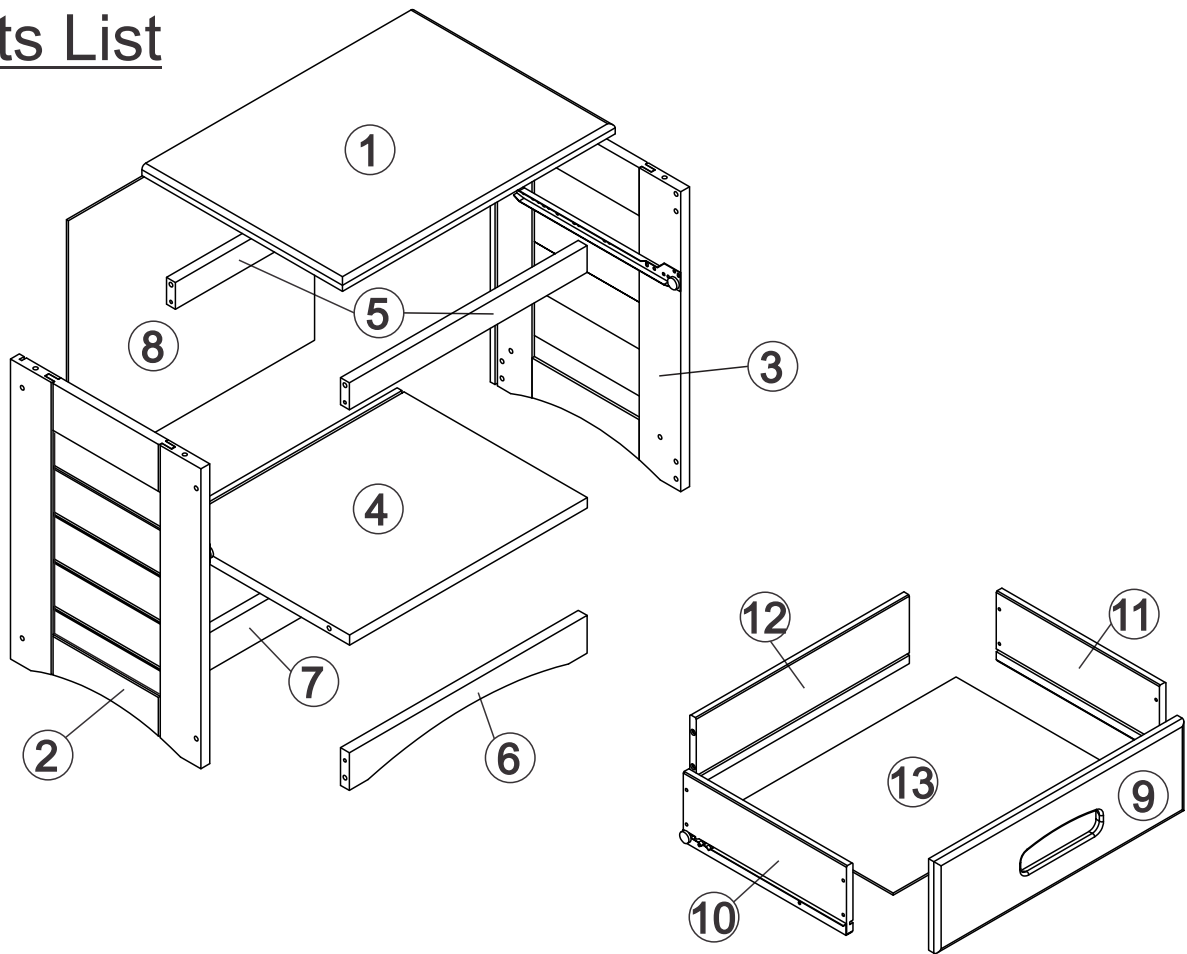

# 82160 Nightstand

Tool required (Not included)  
Phillips screw driver

A	 7,0x50mm	08
B	 8x30mm	16
C	 M4x25mm	08
E		04
F	 3,5x16mm	08
G		01
H	 Allen bit	01

# Parts List

1

2

3

4

5

6

7