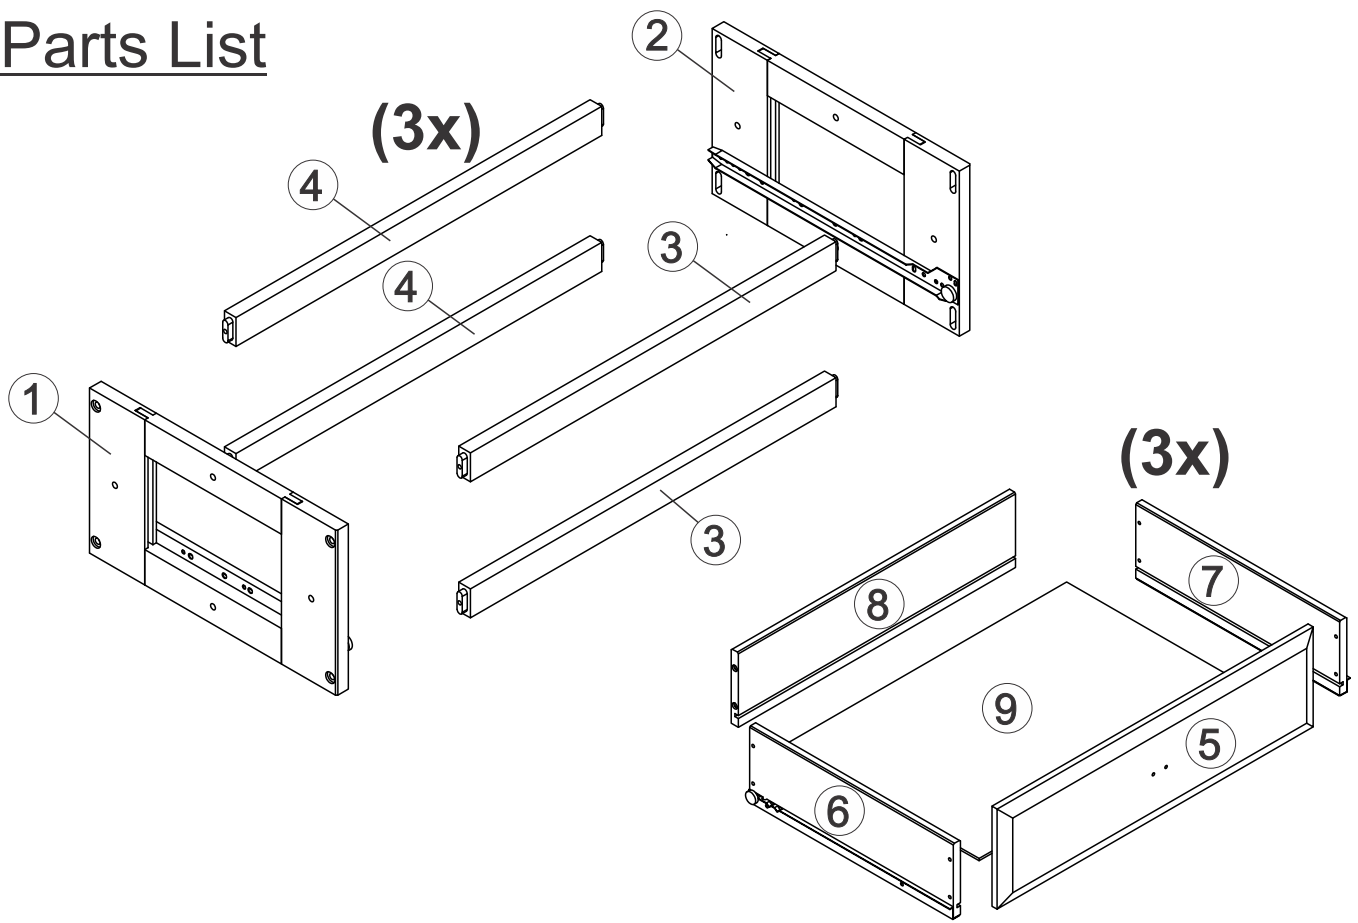

# 80292R / 82992 / 83292 KD 3 Drawer Underbed Storage

Tool required (Not included)  
Phillips screw driver

A	7,0x50mm	24
B	1/4x40mm	08
C	M4x25mm	30
D		03
E		01
F	Allen bit	01

# Parts List

2

3

4

5