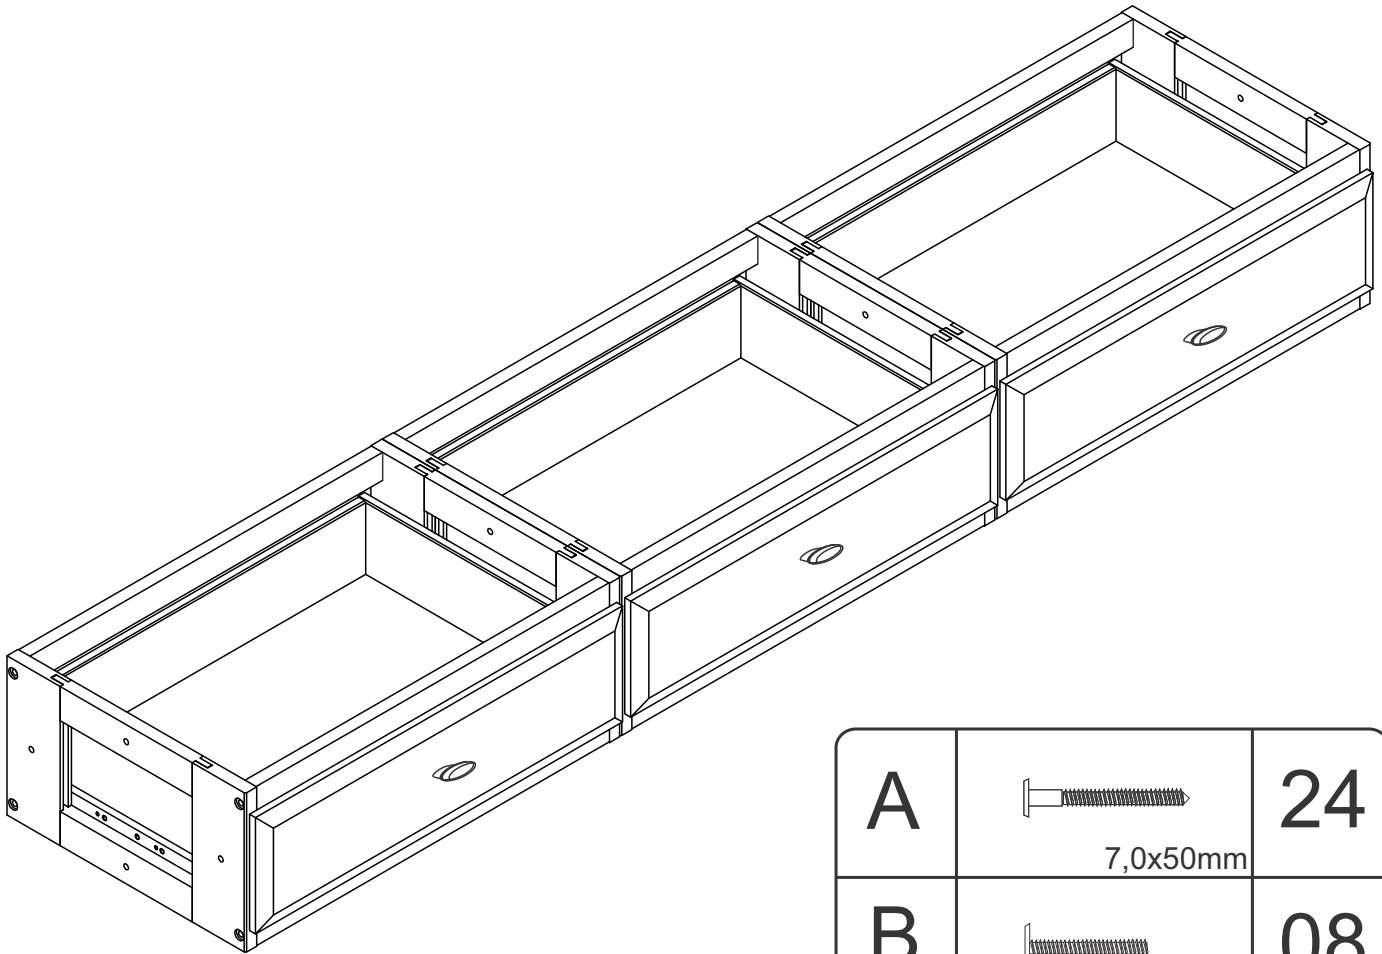

# 80292R / 82992 / 83292 KD 3 Drawer Underbed Storage

Tool required (Not included)  
Phillips screw driver

A	7,0x50mm	24
B	1/4x40mm	08
C	M4x25mm	30
D		03
E		01
F	Allen bit	01