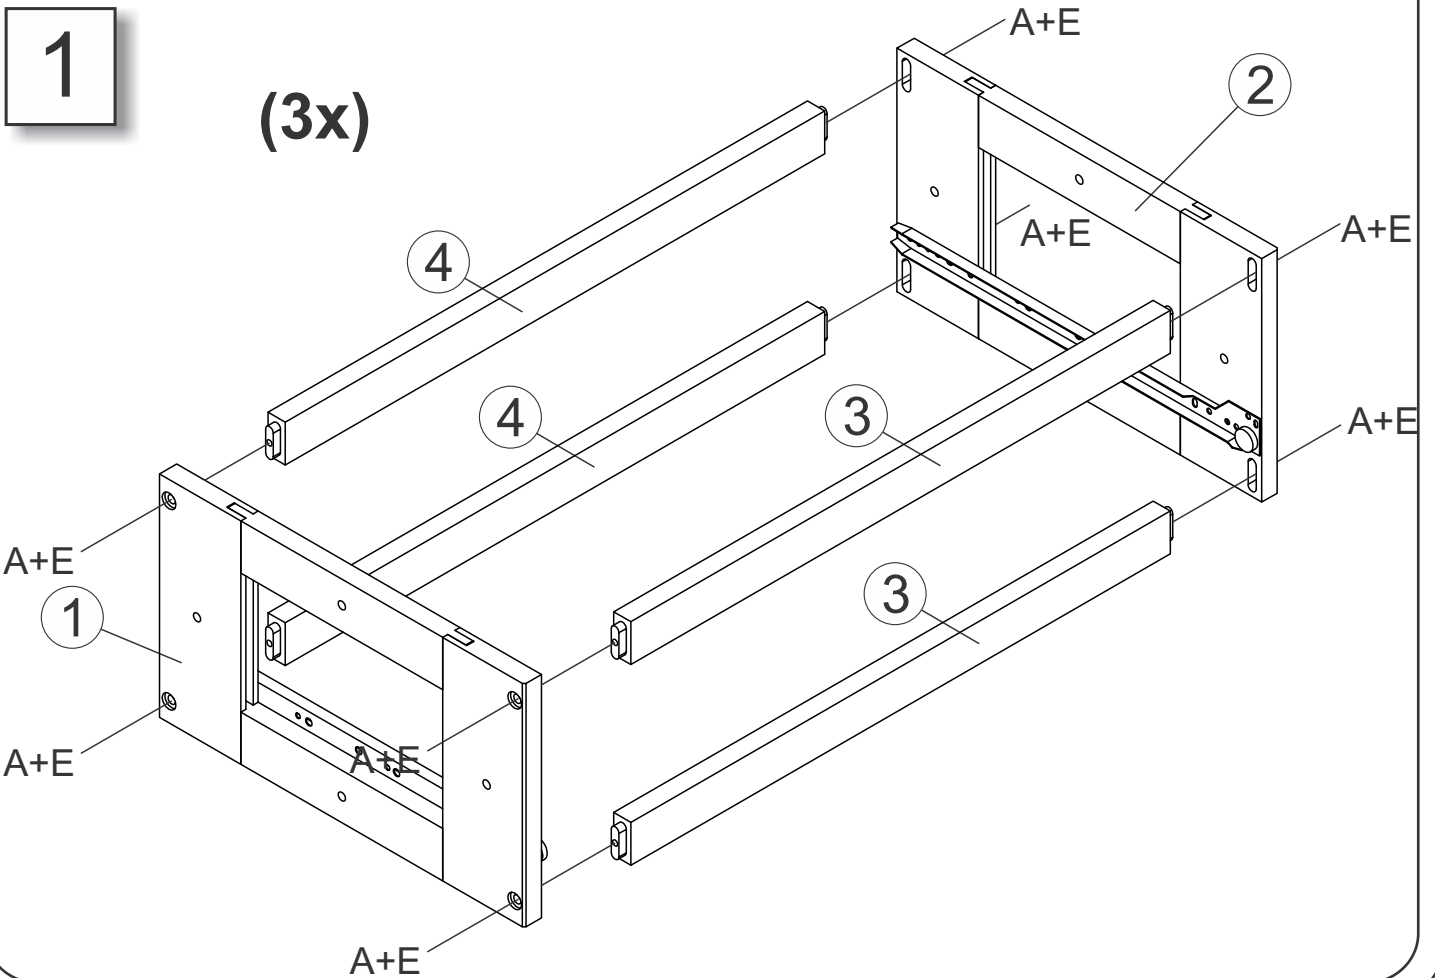

# 80292R / 82992 / 83292 KD 3 Drawer Underbed Storage

Tool required (Not included)  
Phillips screw driver

A	7,0x50mm	24
B	1/4x40mm	08
C	M4x25mm	30
D		03
E		01
F	Allen bit	01

# Parts List

2

3

4

5