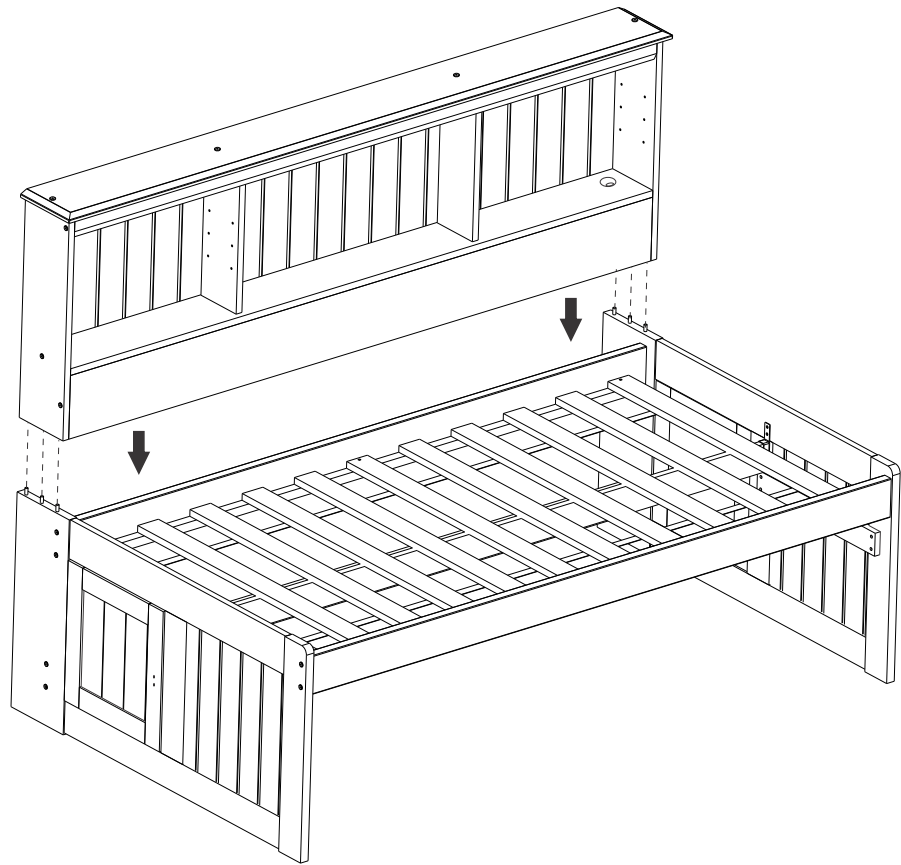

# Parts List

01

02

03

04

Repeat on both sides

05

Always start assembling slat kit flush with cleat

06

07

Assemble Headboard

08

09

10

11

Make sure that the shelf holes are facing to the outside.

12

13

14

15

16

17

Install knobs on both doors

18

Optional 3Drawer Elevation Unit

Simply slide the Drawer unit on the elevation Stick

19

Optional Trundle

20

Optional 6 Drawer Unit