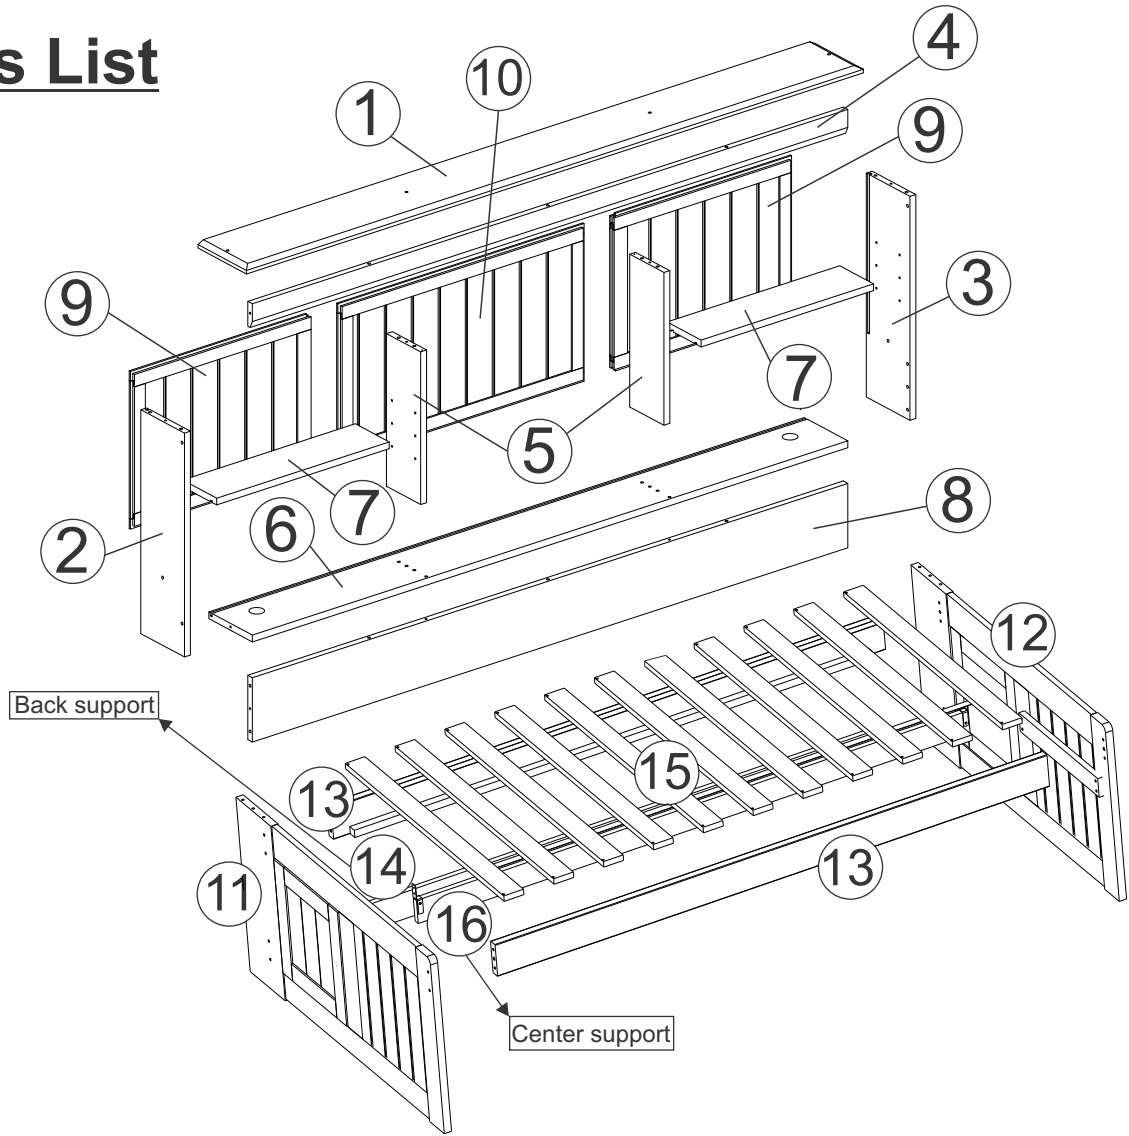

**80222/82922 (Twin)**  
White/Espresso

**80223/82923 (Full)**  
White/Espresso

<b>A</b>	1/4" x 2 3/4"	<b>08</b>
<b>B</b>	2 1/2"	<b>18</b>
<b>C</b>	5/8"	<b>20</b>
<b>D</b>	1 1/2" x 8mm	<b>06</b>
<b>E</b>	1 1/2" x 10mm	<b>06</b>

# Parts List

01

02

03

04

Repeat on both sides

05

Always start assembling slat kit flush with cleat