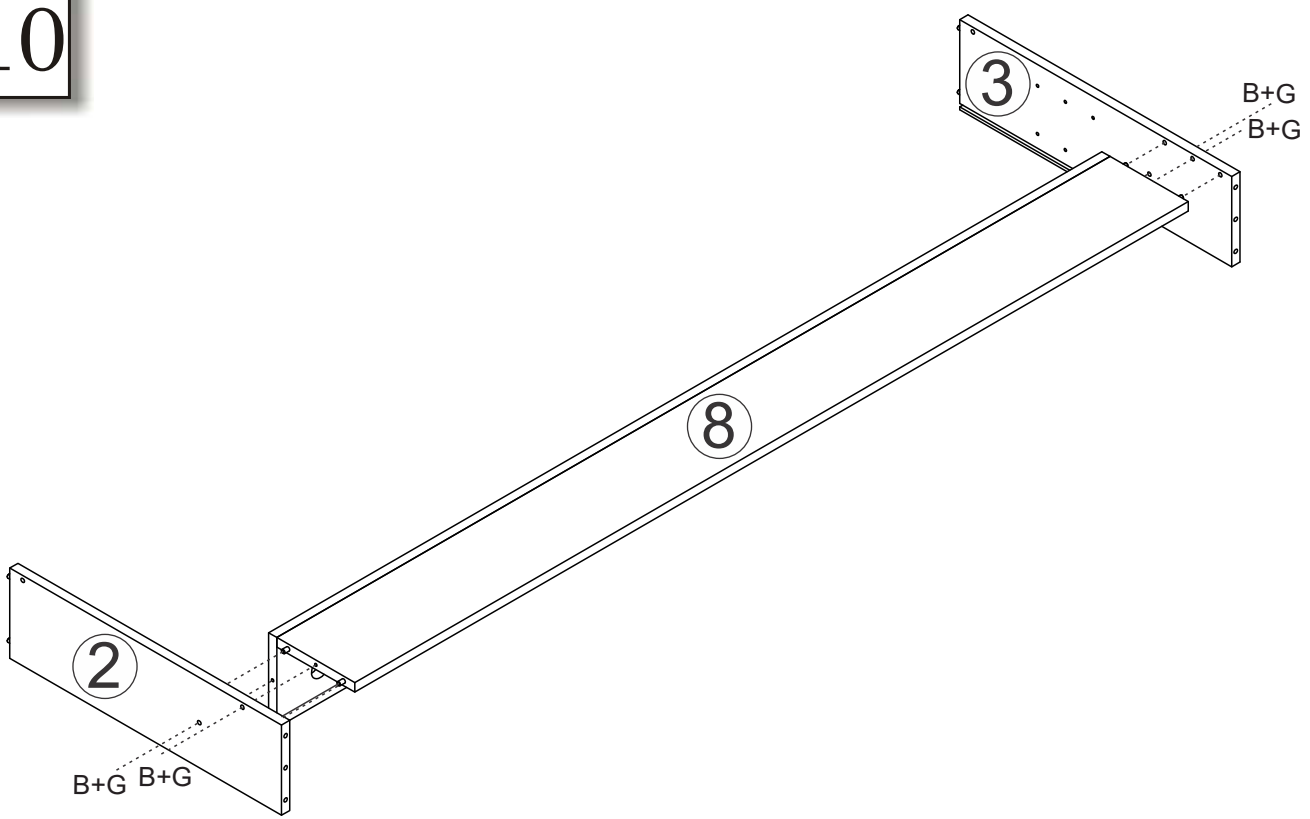

**80222/82922 (Twin)**  
White/Espresso

**80223/82923 (Full)**  
White/Espresso

<b>A</b>	1/4" x 2 3/4"	<b>08</b>
<b>B</b>	2 1/2"	<b>18</b>
<b>C</b>	5/8"	<b>20</b>
<b>D</b>	1 1/2" x 8mm	<b>06</b>
<b>E</b>	1 1/2" x 10mm	<b>06</b>

06

07

Assemble Headboard

08

09

10

11

Make sure that the shelf holes are facing to the outside.