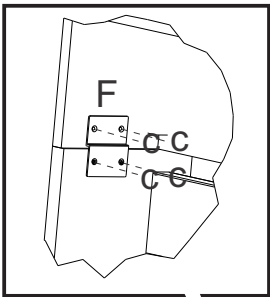

**80222/82922 (Twin)**  
White/Espresso

**80223/82923 (Full)**  
White/Espresso

<b>A</b>	1/4" x 2 3/4"	<b>08</b>
<b>B</b>	2 1/2"	<b>18</b>
<b>C</b>	5/8"	<b>20</b>
<b>D</b>	1 1/2" x 8mm	<b>06</b>
<b>E</b>	1 1/2" x 10mm	<b>06</b>

# Parts List

01

02

03

04

Repeat on both sides

05

Always start assembling slat kit flush with cleat

12

13

14

15

16

17

Install knobs on both doors

18