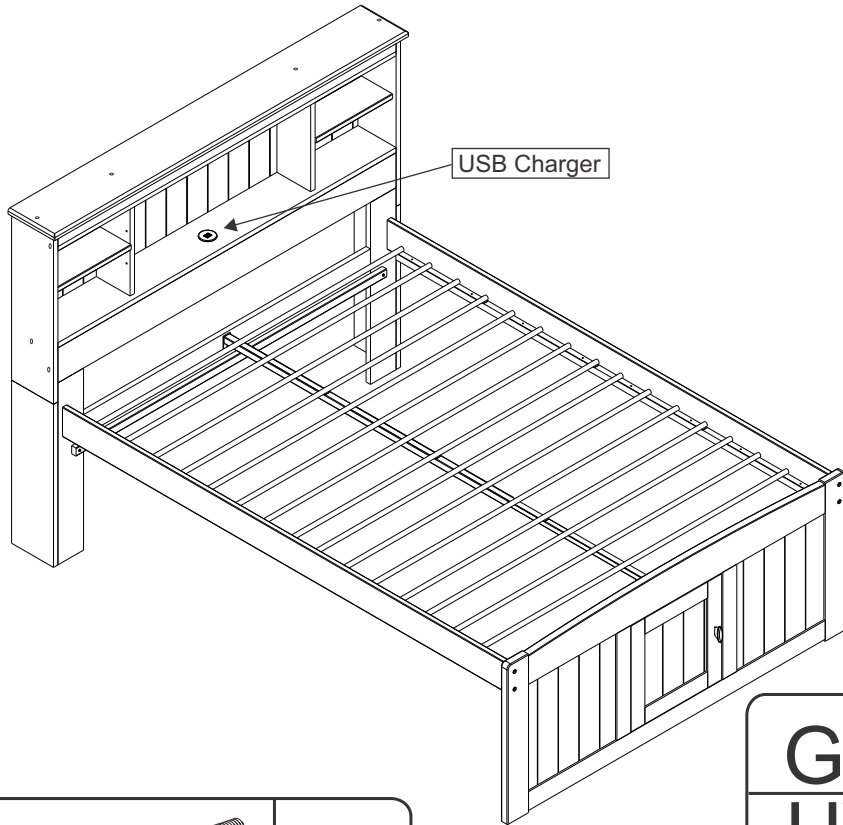

80221-82921 Bookcase Captain's Bed Full

A		04
B		02
C		20
D		14
E		10
F		04

G		02
H		01
I		08
J		28
K		06
L		01
M		04
N		01
O		02

WARRANTY

Replacement Parts & Limited Lifetime Warranty

Discovery World Furniture will replace any component part free of charge for 1 full year via UPS freight collect. In addition, Discovery World Furniture will replace any component part for 50% of the then prevailing retail price plus freight for the lifetime of the product. For service, mail your request to: