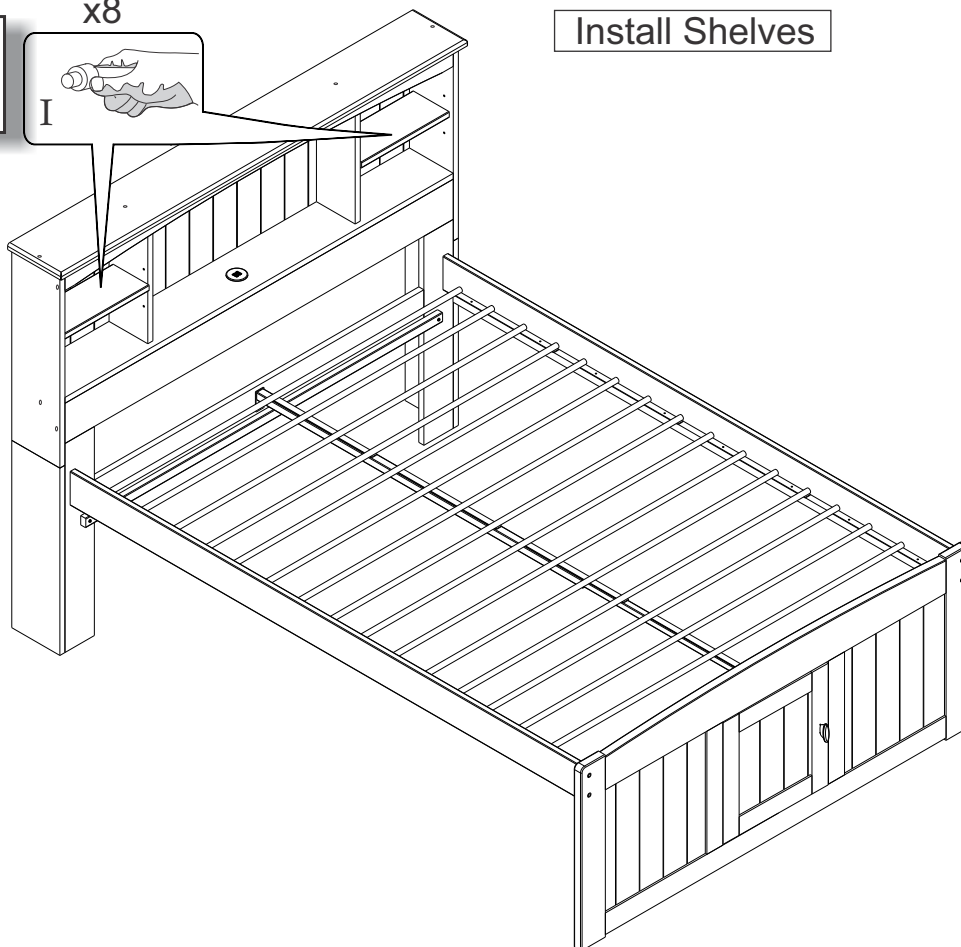

Install Slats

Always Start Flush here

Screws and instructions in Slat box

15

Install center support.
Screws and instructions in slat box

Tab facing down

Tab facing up

Install knob

16

x8

Install Shelves

Shown with optional
6 drawer unit.

Shown with optional
3 drawer elevation unit
and trundle.