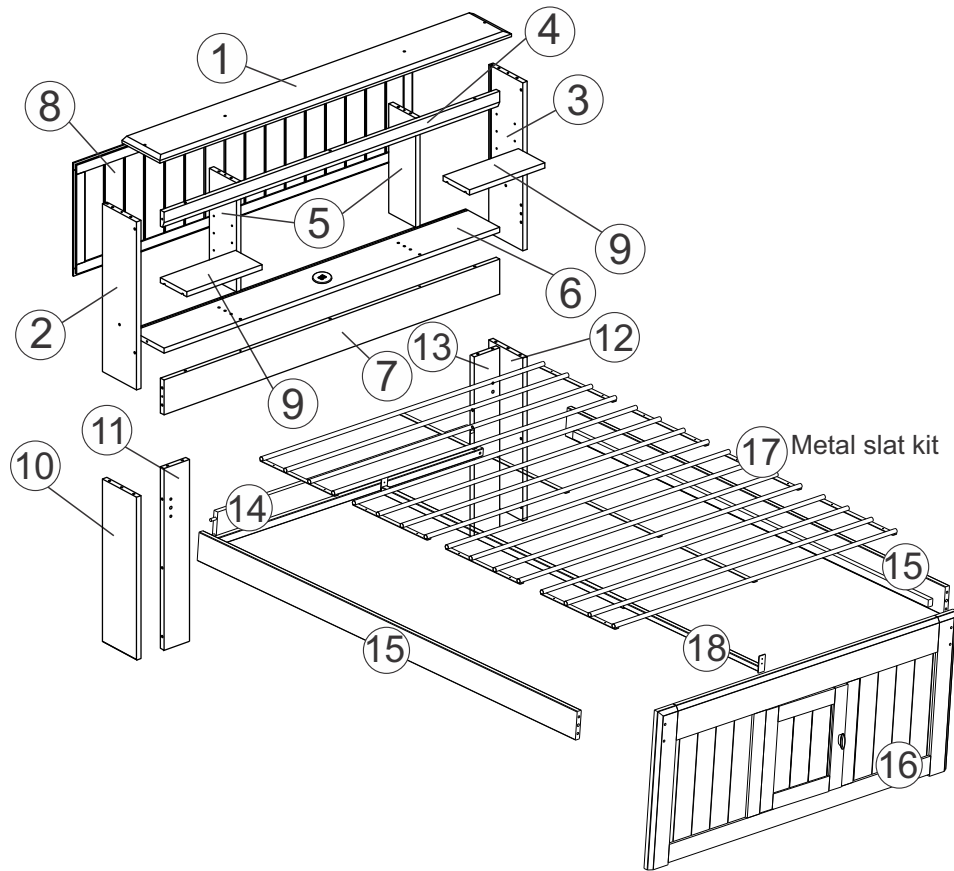

80221-82921 Bookcase Captain's Bed Full

A		04
B		02
C		20
D		14
E		10
F		04

G		02
H		01
I		08
J		28
K		06
L		01
M		04
N		01
O		02

WARRANTY

Replacement Parts & Limited Lifetime Warranty

Discovery World Furniture will replace any component part free of charge for 1 full year via UPS freight collect. In addition, Discovery World Furniture will replace any component part for 50% of the then prevailing retail price plus freight for the lifetime of the product. For service, mail your request to:

Discovery World Furniture 915 Cornwall Rd, Sanford, FL 32773

Parts List

2

3

4

5

6

7

8

9

10

11

12

13

Repeat on this side

14

Install Slats

Always Start Flush here

Screws and instructions in Slat box

15

Install center support.
Screws and instructions in slat box

Tab facing down

Tab facing up

Install knob