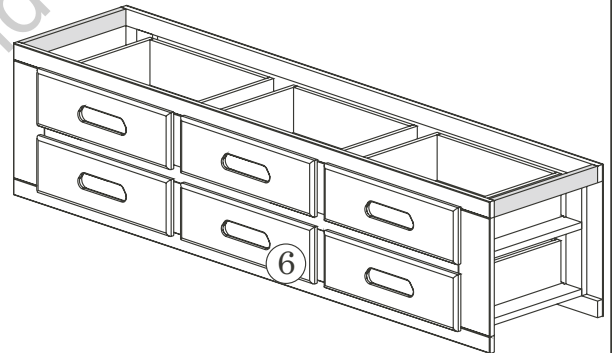

OPTION 2

OPTION 1

"Trundle Assembly Instructions
in Trundle Box".

1