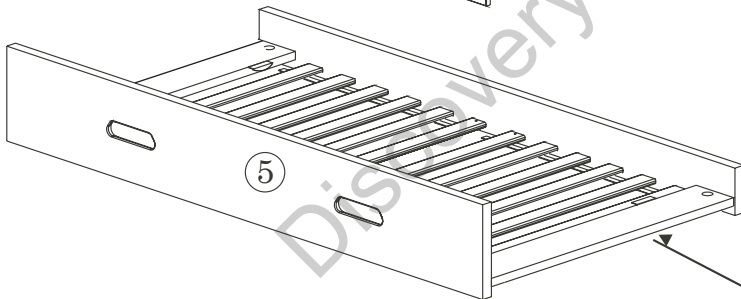

OPTION 2

OPTION 1

"Trundle Assembly Instructions
in Trundle Box".

1