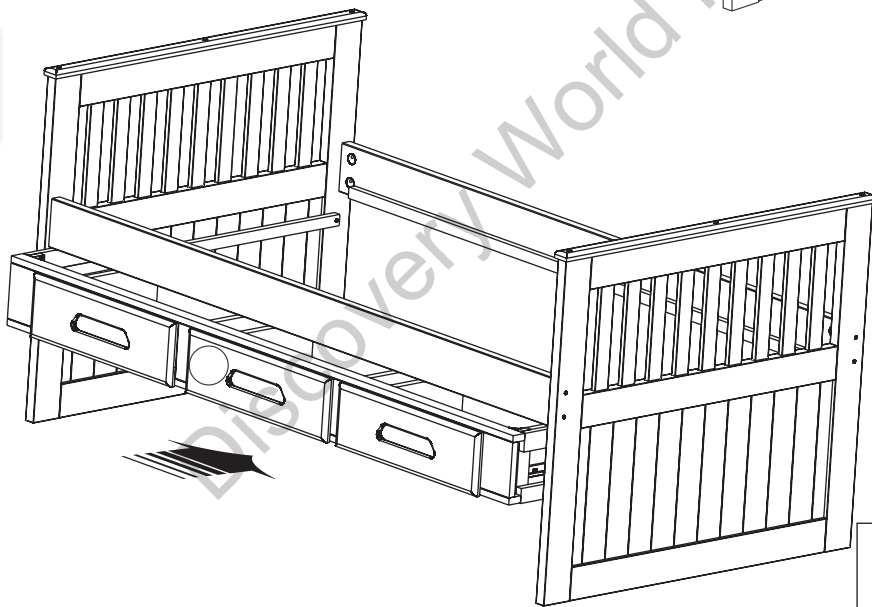

2

3

Optional

screw elevation unit
into the elevation stick