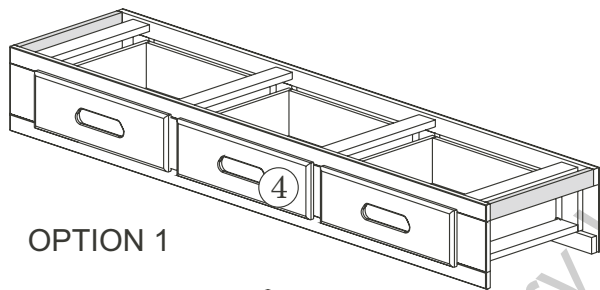

OPTION 2

OPTION 1

"Trundle Assembly Instructions
in Trundle Box".

1