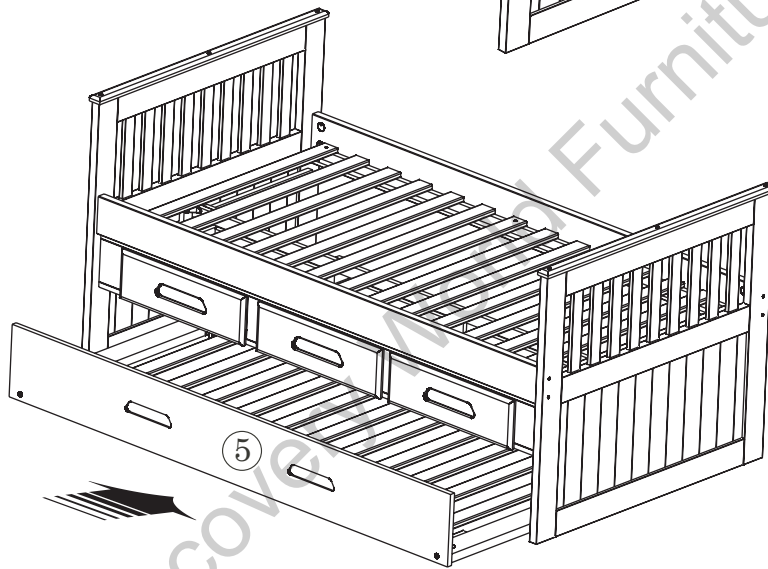

1035-2135-2835-7035 RAKE BED

A	 1/4" x 2 3/4"	08
B	 1 3/8"	08
C	 2"	04
D		08
E		01

Replacement Parts & Limited Lifetime Warranty

Discovery World Furniture will replace any component part free of charge for 1 full year via UPS freight collect. In addition, Discovery World Furniture will replace any component part for 50% of the then prevailing retail price plus freight for the lifetime of the product, unless the product has been discontinued from our line. For service, mail your request to: Discovery World Furniture 915 Cornwall Rd, Sanford, FL 32773.

Website www.discoveryworldfurniture.com

OPTION 2

OPTION 1

"Trundle Assembly Instructions
in Trundle Box".

1

2

3

Optional

screw elevation unit
into the elevation stick

4

5

OPTION 2