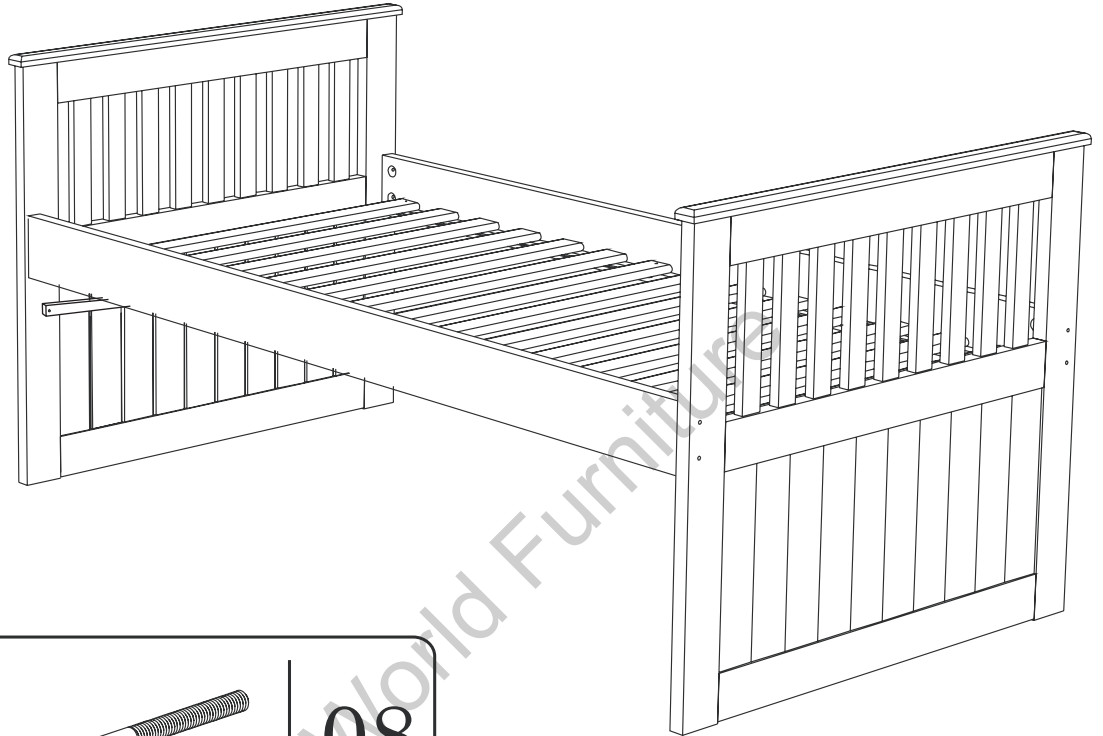

1035-2135-2835-7035 RAKE BED

A	 1/4" x 2 3/4"	08
B	 1 3/8"	08
C	 2"	04
D		08
E		01

Replacement Parts & Limited Lifetime Warranty

Discovery World Furniture will replace any component part free of charge for 1 full year via UPS freight collect. In addition, Discovery World Furniture will replace any component part for 50% of the then prevailing retail price plus freight for the lifetime of the product, unless the product has been discontinued from our line. For service, mail your request to: Discovery World Furniture 915 Cornwall Rd, Sanford, FL 32773.