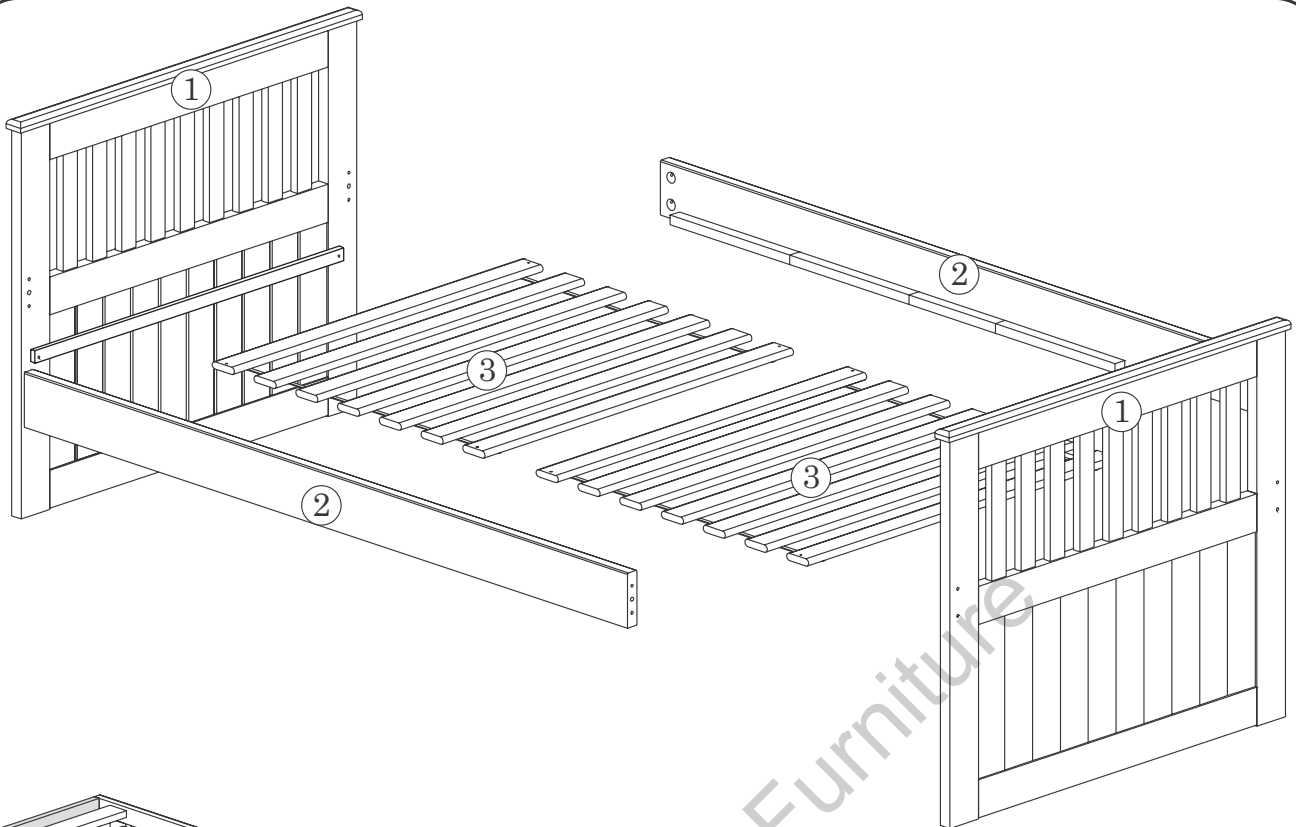

OPTION 2

OPTION 1

"Trundle Assembly Instructions
in Trundle Box".

1