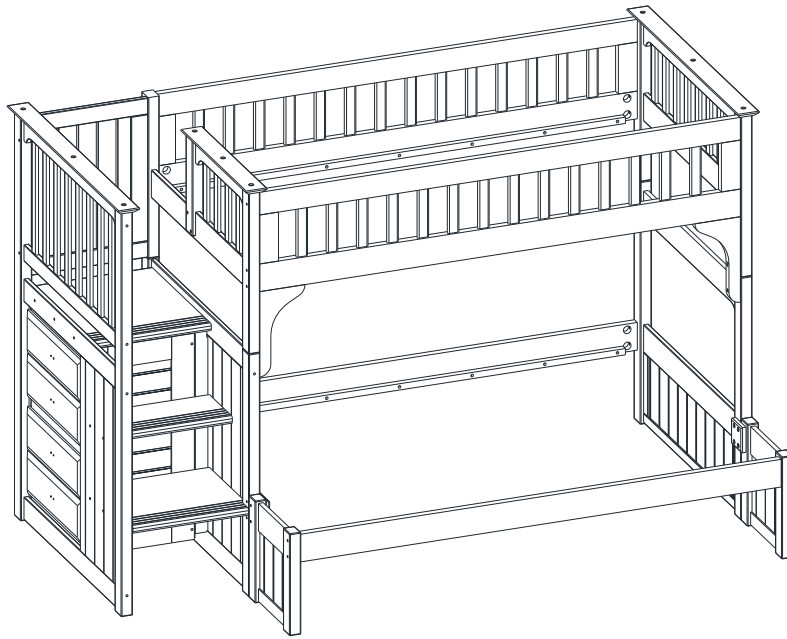

Assembly Instruction 2914 Full Extension Kit

A		02		
B	 <p>1/4" x 2 3/8"</p>	06		
C		08		
D	 <p>1/4" x 2 3/8"</p>	02		
E	01	F		01
G	 <p>1 1/4"</p>	08		

1

Remove the front rail if already installed

2

3

Install Arch Support