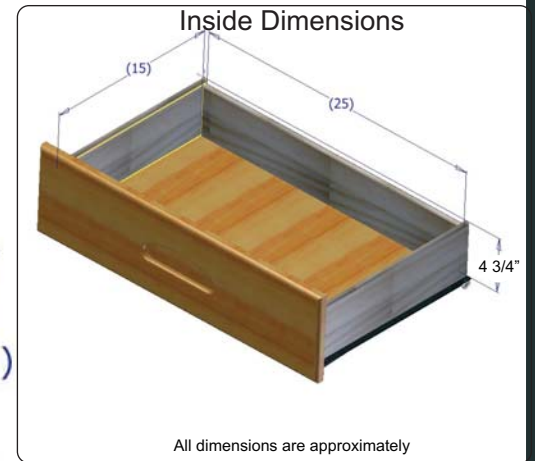

2805 /2105 Loft

Mattress Size

8" Mattress and Foundation combined

All dimensions are approximately