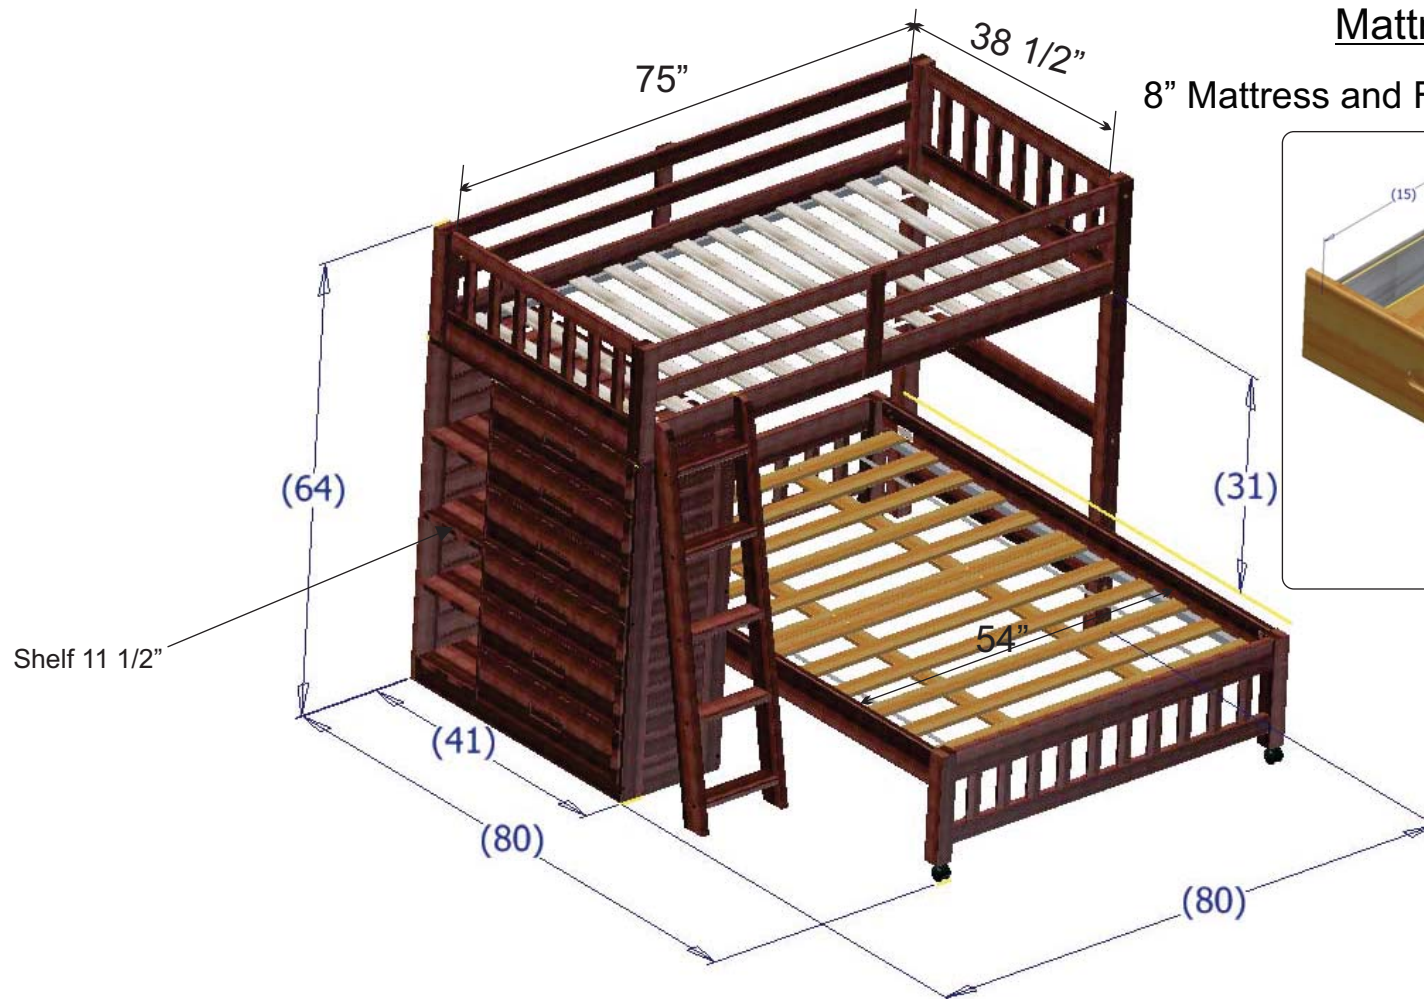

2805 /2105 Loft

Mattress Size

8" Mattress and Foundation combined

All dimensions are approximately